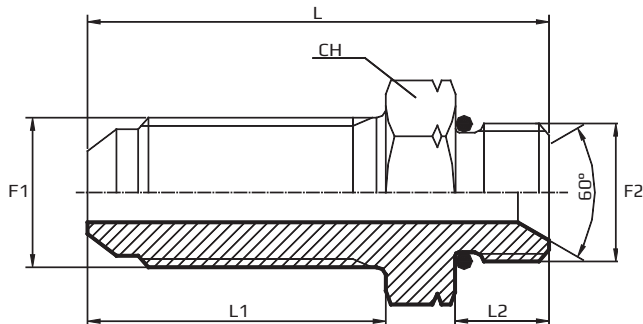

Pagarināti taisni adapteri ar JIC un 60° metrisku ārējo vītņi

Long connector male JIC - metric male with 60° cone

Удлиненный коннектор с JIC и 60°-ной метрической внешними резьбами

F1 JIC
F2 METR.

Kods
Code
Код

Vītne
Thread
Резьба

Izmēri
Dimensions
Размеры

	F1	F2	CH mm	L1 mm	L2 mm	L mm			PN Bar
AMJ04MM10L	7/16"	10X1	14	35	9	51			350
AMJ05MM10L	1/2"	10X1	14	37	9	53			350
AMJ05MM12L	1/2"	12X1.5	17	37	11	55.5			350
AMJ05MM14L	1/2"	14X1.5	19	37	11	56.5			350
AMJ06MM14L	9/16"	14X1.5	19	39	11	58.5			350
AMJ06MM16L	9/16"	16X1.5	22	39	12.5	60			350
AMJ08MM16L	3/4"	16X1.5	22	48	12.5	69			350
AMJ08MM18L	3/4"	18X1.5	24	48	13.5	70.5			350
AMJ10MM18L	7/8"	18X1.5	24	53	13.5	75.5			350
AMJ10MM22L	7/8"	22X1.5	27	53	15	78			315
AMJ12MM22L	1".1/16	22X1.5	27	63	15	89			315
AMJ12MM27L	1".1/16	27X2	32	63	18.5	92.5			315
AMJ16MM27L	1".5/16	27X2	36	72	18.5	102			280
AMJ16MM33L	1".5/16	33X2	41	72	18.5	102.5			280
AMJ20MM42L	1".5/8	42X2	50	88	19	121			240
AMJ24MM48L	1".7/8	48X2	55	98	22	136			240